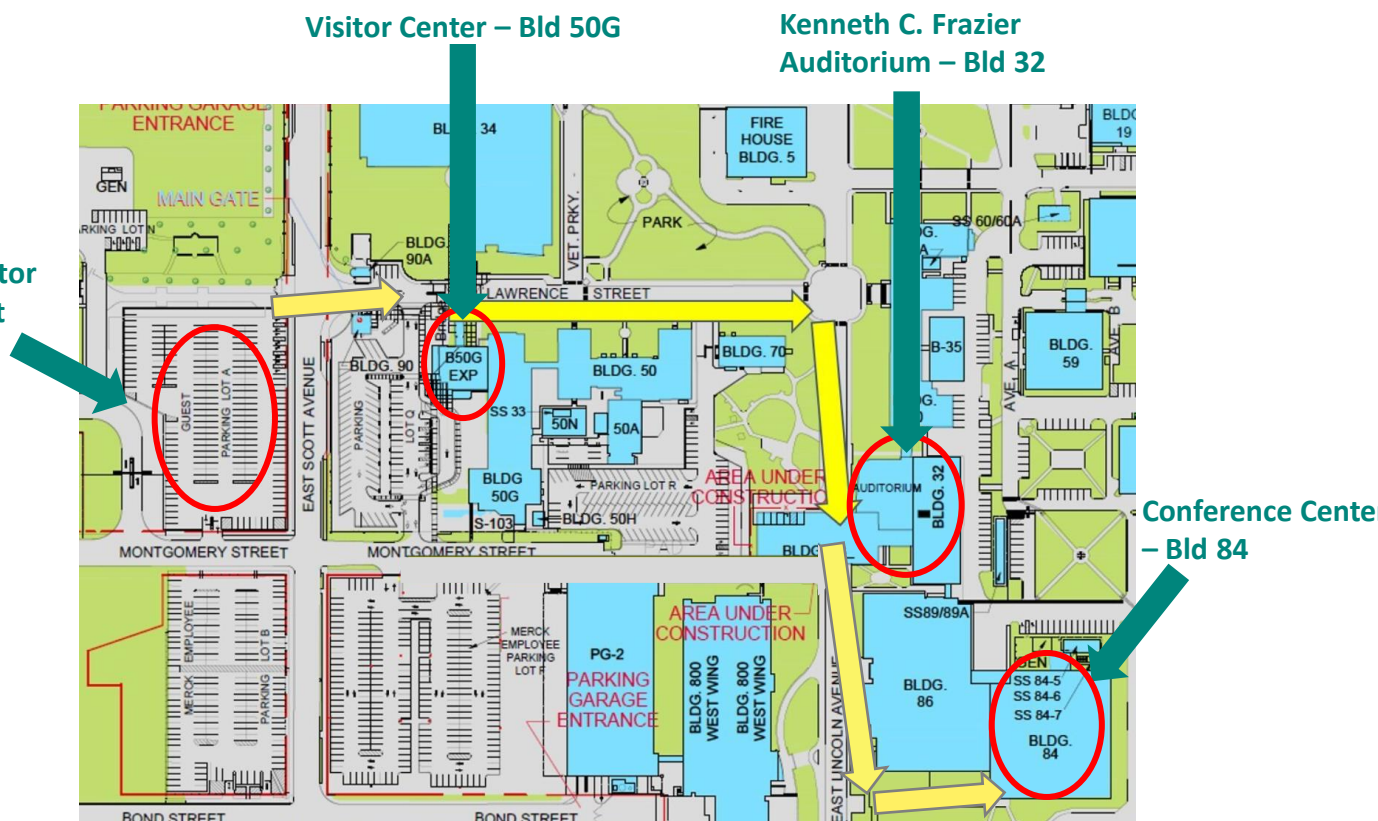

Directions to Merck Rahway Site / Parking Information / Conference Center

Empowering Women in Organic Chemistry (EWOC) Conference June 20 (virtual) and 21 (in-person), 2024

To Visitor's Parking Lot [Lot A]
(at Montgomery St. & E. Scott Ave.)

GPS address: <https://maps.app.goo.gl/QkQ7X7xUEvGcTSrz7>

- ❖ From St. George's Avenue (1.0 miles): Take Scott Ave. past the Main Gate. Turn right onto Montgomery St. and right into lot A.
- ❖ From Route 1/9 South (0.3 miles): Turn right onto Scott Ave. and continue for five blocks to Montgomery Street. Turn left onto Montgomery and right into lot A.
- ❖ From Route 1/9 North (0.4 miles): Follow sign for East Grand Avenue turn. From Grand, take first right (Patterson Street) onto Scott Avenue. Turn left onto Scott and continue for four blocks to Montgomery Street. Turn left onto Montgomery St. and right into lot A.

Lot A - Visitor
Parking Lot

EWOC

Empowering Women in Organic Chemistry

Visitor Center Check In

Empowering Women in Organic Chemistry (EWOC) Conference June 20 (virtual) and 21 (in-person), 2024

- ❖ From the parking lot, make your way to the Visitor Center and check-in with Security. There will be directional signs guiding you.
- ❖ A lanyard with your site credentials will be waiting for you upon check-in at the visitor center.
- ❖ There will be Merck staff available at the Visitor Center to assist with any questions and to escort groups of attendees to the conference location.
- ❖ **Poster Presenters** – Your posters will be collected upon check-in, set up before the first session and taken down at the end of the second. You will be notified where to pick up your posters before the end of the day.